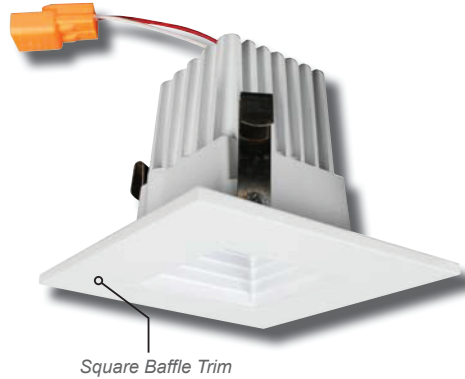

## EBLED2 TRIM SERIES

### 2" LED Recessed Trims

#### BLED-2T-BW-SQ-3K

Trim: Square Baffle

Finish: White

#### BLED-2T-GRW-SQ-3K

Trim: Adjustable Square Gimbal

Finish: White