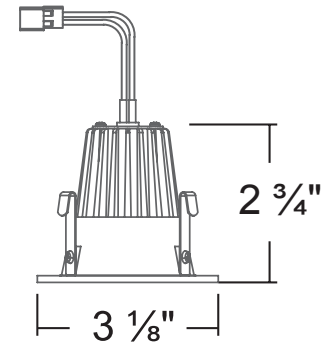

BLED-2T-BW-3K

Trim: Baffle

Finish: White

ORDERING INFORMATION

MODEL - _____

MODEL	DESCRIPTION	CRI	WATTS	LUMENS	LUMENS/WATT	COLOR TEMP.
EBLED-2T-BW-SQ-3K	2" LED Trim / Baffle	≥90	9	600	75	3000K
EBLED-2T-GRW-SQ-3K	2" LED Trim / Square Baffle	≥90	9	600	75	3000K
EBLED-2T-BW-3K	2" LED Trim / Adjustable Square Baffle	≥90	9	600	75	3000K