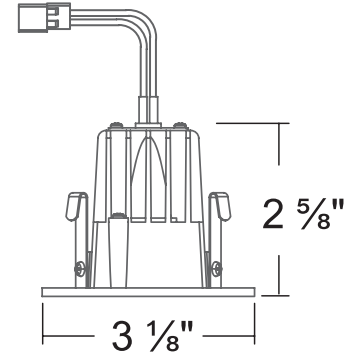

EBLED2 TRIM SERIES

2" LED Recessed Trims

BLED-2T-BW-SQ-3K

Trim: Square Baffle

Finish: White