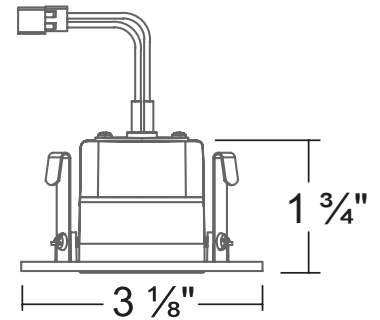

BLED-2T-GRW-SQ-3K

Trim: Adjustable Square Gimbal

Finish: White