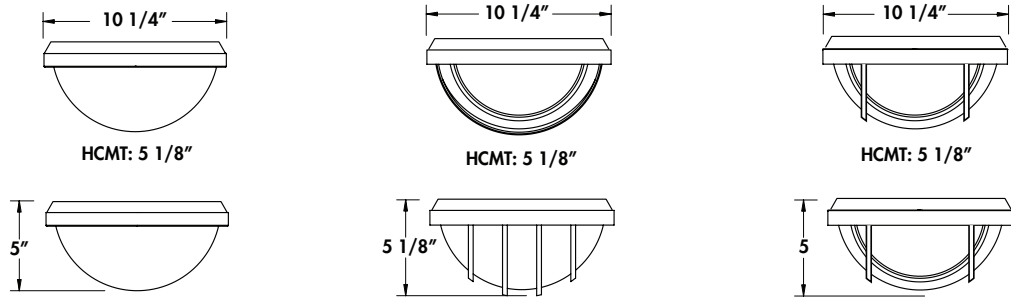

**EFE351**

**EFE352**

**EFE353**

**Dimensions**

**Ordering Information**

Product Number: EBLRG Series	M:	LS:	B:	D:	O:
Model	Light Source	Body	Diffuser	Options	
EFE351 EFE352 EFE353	INCANDESCENT, MEDIUM BASE, 120V I75-1 X 75W	W- White B- Blac	POLYCARBONATE F-Frosted	LED LAMP, 3 YEAR WARRANTY DIMMABLE, ENERGY STAR LWE-A19/E26, 2700K LCE-A19/E26, 4000K	
	GU24 BASE, 120V G13-1 X 13W G18-1 X 18W G23-1 X 23W G26-1 X 26W or 27W	W-White B- Blac	POLYCARBONATE F-Frosted	L-CFL, 2700K	