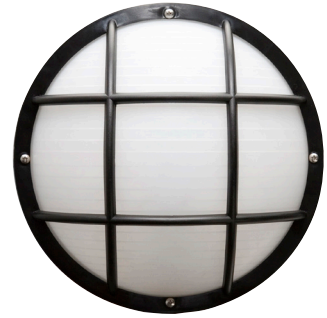

**EBLRG Series**  
 Non-Metallic Outdoor Lighting

**Features**

- Available in LED, Incandescent & GU24
- Molded of Durable Non-Corrosive UV Resistant Resins
- Wall or Ceiling Mount
- UL Listed for Wet Locations
- Standard Pack QTY: 12

**EFE351**

**EFE352**

**EFE353**

**Dimensions**

**Ordering Information**

Product Number: EBLRG Series	M:	LS:	B:	D:	O:
Model	Light Source	Body	Diffuser	Options	
EFE351 EFE352 EFE353	INCANDESCENT, MEDIUM BASE, 120V I75-1 X 75W	W- White B- Blac	POLYCARBONATE F-Frosted	LED LAMP, 3 YEAR WARRANTY DIMMABLE, ENERGY STAR LWE-A19/E26, 2700K LCE-A19/E26, 4000K	
	GU24 BASE, 120V G13-1 X 13W G18-1 X 18W G23-1 X 23W G26-1 X 26W or 27W	W-White B- Blac	POLYCARBONATE F-Frosted	L-CFL, 2700K	