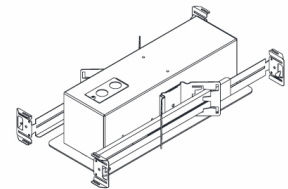

Mounting Data & Dimensions

Ordering Information

Product Number: EEHEBB30 M: O: E/SPR: Mo.: F: O:

MODEL	OPERATION	EMERGENCY/ SECURITY POWER RATING	MOUNT	FINISH	OPTIONS
EEHE	BB = BATTERY BACKUP	30 = 30 WATTS	R = RECESSED	W = WHITE A = ALUMINUM X = CUSTOM	WA = WIDE ANGLE

08.2019