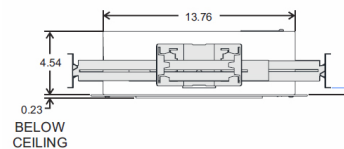

### Codes

- Listed to UL 924 for emergency operation, ROHS compliant, LM-79 tested, Lamp Enclosure rated IP67.

A powerful LED emergency fixture designed for low profile, recessed ceiling mount. Suitable for dry or damp locations at mounting heights to 30 ft or more from floor level. Dual function operation in either emergency or normal mode.

### Mounting Data & Dimensions