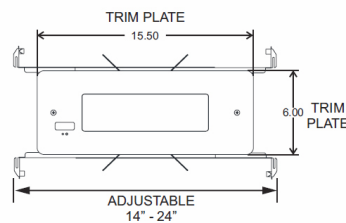

### Codes

- Listed to UL 924 for emergency operation, ROHS compliant, LM-79 tested, Lamp Enclosure rated IP67.

A powerful LED emergency fixture designed for low profile, recessed ceiling mount. Suitable for dry or damp locations at mounting heights to 30 ft or more from floor level. Dual function operation in either emergency or normal mode.

### Mounting Data & Dimensions