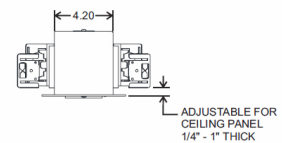

Mounting Data & Dimensions

Ordering Information

Product Number: EEHEBB30 M: O: E/SPR: Mo.: F: O:

MODEL	OPERATION	EMERGENCY/ SECURITY POWER RATING	MOUNT	FINISH	OPTIONS
EEHE	BB = BATTERY BACKUP	30 = 30 WATTS	R = RECESSED	W = WHITE A = ALUMINUM X = CUSTOM	WA = WIDE ANGLE

08.2019