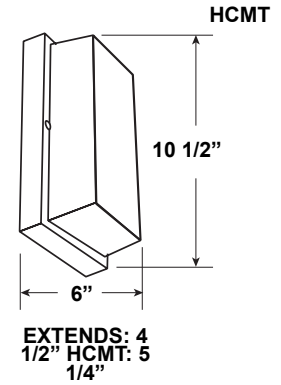

Job Name: _____

Type: _____

Part #: _____

Notes: _____

EFS113

NON-METALLIC OUTDOOR LIGHTING

Available in LED & Incandescent
White Powder Coated Aluminum
Wall or Ceiling Mount
UL Listed for Wet Locations

Standard Pack QTY: 6