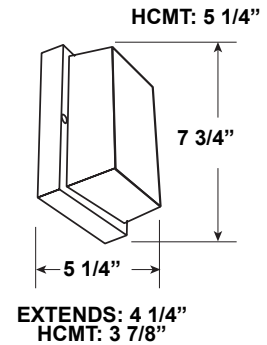

Job Name: _____

Type: _____

Part #: _____

Notes: _____

EFS113

NON-METALLIC OUTDOOR LIGHTING

Available in LED & Incandescent
White Powder Coated Aluminum
Wall or Ceiling Mount
UL Listed for Wet Locations

Standard Pack QTY: 6

EFS112

ORDER INFORMATION:

STYLE #	LIGHT SOURCE	BODY	DIFFUSER	OPTIONS
FS112	EOS LED 120V AC, 50/60 Hz, HPF, 50,000 HRS L70*, AMBIENT OP TEMP -40°C TO +40°C, 5 YEAR WARRANTY, DIMMABLE, ENERGY STAR	W-White	ACRYLIC	N/A
FS113	LE800 - 13W Power Input CRI 80 (TYP) >65 Lumens Per Watt**	W-900lm 3000K C-1000lm 4000K	F-Glare Reduced Frost Prismatic	
	INCANDESCENT, MEDIUM BASE, 120V I40-1 X 40W Max	W-White	ACRYLIC F-Glare Reduced Frost Prismatic	LED LAMP, 3 YEAR WARRANTY DIMMABLE, ENERGY STAR LWE-A19/E26, 2700K LCE-A19/E26, 4000K