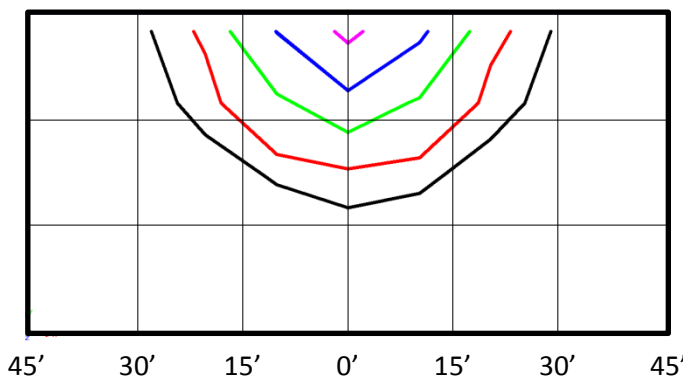

Electrical Data

Model	Color Temperature	CRI ¹	Luminaire Lumens	Luminaire Watts	Lumens Per Watt	Input Voltage²	Input Current (A)			Power Factor	THD ³	L70 Hours⁴
							120V	240V	277V			
ELEDWPCA12W-3K	3000k	> 80	1,211	12	101	120-277	0.10	0.05	0.04	> 90%	< 20%	69,000
ELEDWPCA12W-4K	4000k	> 80	1,285	12	107	120-277	0.10	0.05	0.04	> 90%	< 20%	69,000
ELEDWPCA12W-5K	5000k	> 80	1,321	12	110	120-277	0.10	0.05	0.04	> 90%	< 20%	69,000

¹ Color rendering index.

² All 50-60Hz.

³ Total harmonic distortion.

⁴ L70 refers to the number of hours at which lumen output declines to 70% of the initial level. L70 hours are IES TM-21-11 calculated hours.

Photometric Data

ELEDWPCA12W-5K (1,321 Lumens)

BUG Rating: B1-U0-G0

Zone	Lumens	%
FL - Front - Low (0-30)	229	17%
FM - Front - Medium (30-60) FH	373	28%
- Front - High (60-80) FVH - Front	89	7%
- Very High (80-90)	4	0%
Total Forward Light	696	53%
BL - Back - Low (0-30)	212	16%
BM - Back - Medium (30-60) BH	322	24%
- Back - High (60-80) BVH - Back	82	6%
- Very High (80-90)	8	1%
Total Back Light	625	47%
UL - Up Light - Low (90-100) UH	0	0%
- Up Light - High (100-180)	0	0%
Total Up Light	0	0%
Total Lumens	1,321	100%

Foot Candles

Notes:

- Isofootcandle plots depict initial footcandles at grade.
- Gridlines represent units of mounting height of 15 feet.