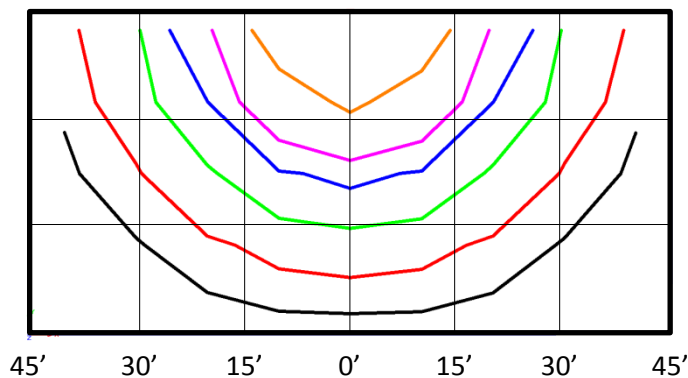

Dimensions

Weight: 5.0 lb.

Electrical Data

Model	Color Temperature	CRI 1	Luminaire Lumens	Luminaire Watts	Lumens Per Watt	Input Voltage ²	Input Current (A)			Power Factor	THD ³	L70 Hours ⁴
							120V	240V	277V			
ELEDWPCA80W-3K	3000k	> 80	8,821	110	80	120-277	0.67	0.33	0.29	> 90%	< 20%	69,000
ELEDWPCA80W-4K	4000k	> 80	9,056	113	80	120-277	0.67	0.33	0.29	> 90%	< 20%	69,000
ELEDWPCA80W-5K	5000k	> 80	9,241	116	80	120-277	0.67	0.33	0.29	> 90%	< 20%	69,000
ELEDWPCA120W-3K*	3000k	> 80	13,106	106	124	120-277	1.04	0.52	0.45	> 90%	< 20%	69,000
ELEDWPCA120W-4K	4000k	> 80	13,976	111	124	120-277	1.04	0.52	0.45	> 90%	< 20%	69,000
ELEDWPCA120W-5K	5000k	> 80	14,227	115	124	120-277	1.04	0.52	0.45	> 90%	< 20%	69,000

¹ Color rendering index.

² All 50-60Hz.

³ Total harmonic distortion.

⁴ L70 refers to the number of hours at which lumen output declines to 70% of the initial level. L70 hours are IES TM-21-11 calculated hours.

* Note: Model ELEDWPCA120W-3K is not DLC listed, and luminaire lumens are estimated at 95% of ELEDWPCA120W-4K lumens.

Photometric Data

ELEDWPCA80W-5K (9,241 Lumens)

0' Luminaire Orientation:

BUG Rating: B3-U0-G1