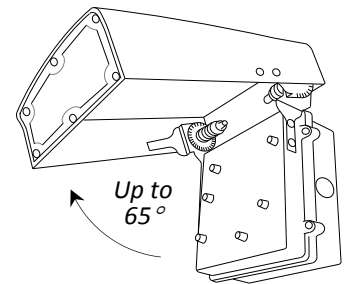

Vertical Adjustability

- Heavy-duty, spring-loaded hinge provides vertical adjustability of the luminaire housing up to 65°.
- Adjustability provides for a range of lighting effects from full-cutoff downlight to forward throw.
- Knurled notches securely retain rotated position even in demanding environments.