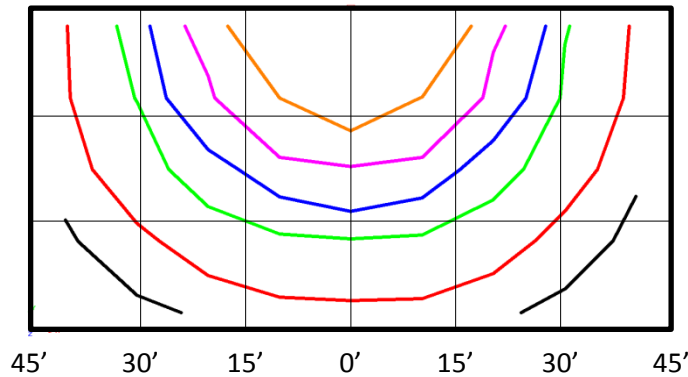

ELEDWPCA120W-5K (14,227 Lumens)

0' Luminaire Orientation:

BUG Rating: B3-U0-G1

Zone	Lumens	%
FL - Front - Low (0-30)	2,307	16%
FM - Front - Medium (30-60) FH	3,961	28%
- Front - High (60-80) FVH - Front	1,061	7%
- Very High (80-90)	66	0%
Total Forward Light	7,394	52%
BL - Back - Low (0-30)	2,467	17%
BM - Back - Medium (30-60) BH	3,531	25%
- Back - High (60-80) BVH - Back	768	5%
- Very High (80-90)	67	0%
Total Back Light	6,833	48%
UL - Up Light - Low (90-100) UH	0	0%
- Up Light - High (100-180)	0	0%
Total Up Light	0	0%
Total Lumens	14,227	100%

Foot Candles

- 5.0
- 2.0
- 1.0
- 0.5
- 0.2
- 0.1

Notes:

- Isofootcandle plots depict initial footcandles at grade.
- Gridlines represent units of mounting height of 15 feet.