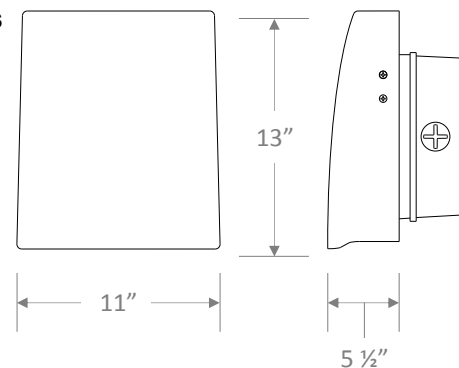

Dimensions

Weight: 5.0 lb.

Electrical Data

Model	Color Temperature	CRI 1	Luminaire Lumens	Luminaire Watts	Lumens Per Watt	Input Voltage ²	Input Current (A)			Power Factor	THD ³	L70 Hours ⁴
							120V	240V	277V			
ELEDWPCA80W-3K	3000k	> 80	8,821	110	80	120-277	0.67	0.33	0.29	> 90%	< 20%	69,000
ELEDWPCA80W-4K	4000k	> 80	9,056	113	80	120-277	0.67	0.33	0.29	> 90%	< 20%	69,000
ELEDWPCA80W-5K	5000k	> 80	9,241	116	80	120-277	0.67	0.33	0.29	> 90%	< 20%	69,000
ELEDWPCA120W-3K*	3000k	> 80	13,106	106	124	120-277	1.04	0.52	0.45	> 90%	< 20%	69,000
ELEDWPCA120W-4K	4000k	> 80	13,976	111	124	120-277	1.04	0.52	0.45	> 90%	< 20%	69,000
ELEDWPCA120W-5K	5000k	> 80	14,227	115	124	120-277	1.04	0.52	0.45	> 90%	< 20%	69,000