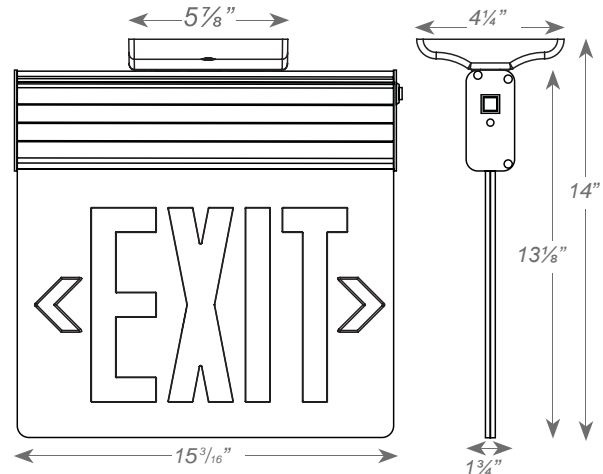

DIMENSIONS

ORDERING INFORMATION

PRODUCT NUMBER: ENYELXTEU		No. of Faces:	LC:	P:	HC:	B:	Options:					
MODEL	No. of FACES	LETTER COLOR		PANEL		HOUSING COLOR		BATTERY	OPTIONS			
ENYELXTEU	1	Single Face	R	Red	C	Clear¹	W	White	(blank)	AC-Only	SDT	Self-Diagnostics²
	2	Double Face			M	Mirror	B	Black	EM	Battery Backup	SPV	208/220/240 Volt, 50/60Hz³
					W	White	A	Aluminum