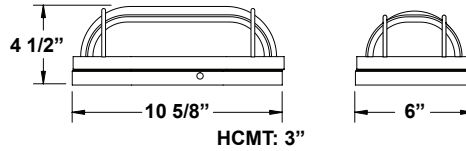

EFE SERIES

NON-METALLIC OUTDOOR LIGHTING

Available in LED & GU24

Molded of Durable Non-Corrosive UV Resistant Resins with Powder Coated Aluminum Base

Wall Mount Only
UL Listed for Wet Locations
Standard Pack QTY: 6

EFE114

STYLE #	LIGHT SOURCE	BODY	DIFFUSER	OPTIONS
EFE112	EOS LED 120V AC, 50/60 Hz, HPF, 50,000 HRS L70*, AMBIENT OP TEMP -40°C TO +40°C, 5 YEAR WARRANTY, DIMMABLE,	W-White B- Black	P-POLYCARBONATE F-Frosted	P-Photocell
EFE114				

ENERGY STAR LE800 - 13W Power Input

CRI 80 (TYP) **W**-900lm 3000K
>65 Lumens Per Watt** **C**-1000lm 4000K

MULTI-VOLT LED 120-277V, 50/60 Hz, CONSTANT CURRENT AT 700mA, DRIVER UL CLASS 2, HPF, THERMALLY PROTECTED ARRAY, 50,000 HRS L70* AMBIENT OP TEMP -40°C TO +40°C, 3 YEAR WARRANTY, ENERGY STAR

W-White **P**-POLYCARBONATE **P**-Photocell
B- Black **F**-Frosted (120V only)

L900 - 11.3W Power Input **C**-912lm 4000K
CRI 74 (TYP)
>80 Lumens Per Watt**

GU24 BASE, 120V
G13-1 X 13W **G213**-
2 X 13W **G18**-1 X
18W **G23**-1 X 23W
G26-1 X 26W or 27W

W-White **P**-POLYCARBONATE **L**-CFL, 2700K
B- Black **F**-Frosted