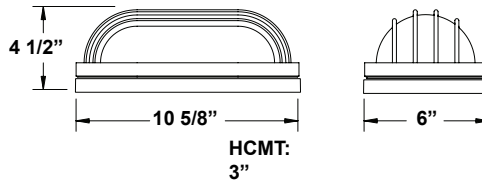

EFE SERIES

NON-METALLIC OUTDOOR LIGHTING

Available in LED & GU24

Molded of Durable Non-Corrosive UV Resistant Resins with Powder Coated Aluminum Base

Wall Mount Only
UL Listed for Wet Locations
Standard Pack QTY: 6

EFE112

STYLE #	LIGHT SOURCE	BODY	DIFFUSER	OPTIONS
EFE112	EOS LED 120V AC, 50/60 Hz, HPF, 50,000 HRS L70*, AMBIENT OP TEMP -40°C TO +40°C, 5 YEAR WARRANTY, DIMMABLE,	W-White B- Black	P-POLYCARBONATE F-Frosted	P-Photocell
EFE114				

ENERGY STAR LE800 - 13W Power Input

CRI 80 (TYP) **W**-900lm 3000K
>65 Lumens Per Watt** **C**-1000lm 4000K

MULTI-VOLT LED 120-277V, 50/60 Hz, CONSTANT CURRENT AT 700mA, DRIVER UL CLASS 2, HPF, THERMALLY PROTECTED ARRAY, 50,000 HRS L70* AMBIENT OP TEMP -40°C TO +40°C, 3 YEAR WARRANTY, ENERGY STAR

W-White **P**-POLYCARBONATE **P**-Photocell
B- Black **F**-Frosted (120V only)

L900 - 11.3W Power Input **C**-912lm 4000K
CRI 74 (TYP)
>80 Lumens Per Watt**

GU24 BASE, 120V
G13-1 X 13W **G213**-
2 X 13W **G18**-1 X
18W **G23**-1 X 23W
G26-1 X 26W or 27W

W-White **P**-POLYCARBONATE **L**-CFL, 2700K
B- Black **F**-Frosted