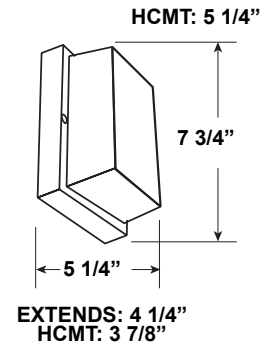

## EFS112

NON-METALLIC OUTDOOR LIGHTING

Available in LED & Incandescent  
White Powder Coated Aluminum  
Wall or Ceiling Mount  
UL Listed for Wet Locations

Standard Pack QTY: 6

EFS113

EFS112