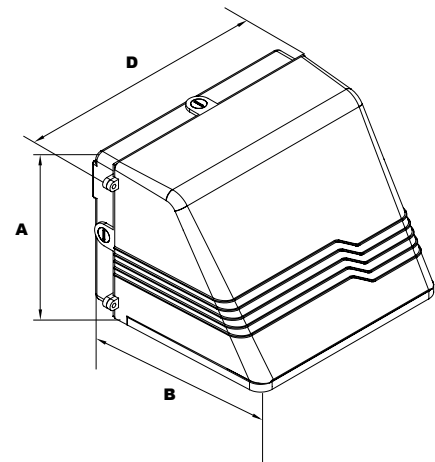

### Specifications and Features:

**Housing:** Die Cast Hinged and Gasketed Aluminum Front Frame and Housing with 1/2" Coin Plugs. Nickel-Plated Stainless Steel Hardware. Photocell Adaptable.

**Listing & Ratings:** CSA: Listed for Wet Locations, ANSI/UL 1598, 8750; IP65 Sealed LED Compartment.

### Dimensions

<b>Width (D)</b>	14 1/4" (362mm)
<b>Length (B)</b>	11 1/4" (289mm)
<b>Height (A)</b>	9 1/8" (232mm)