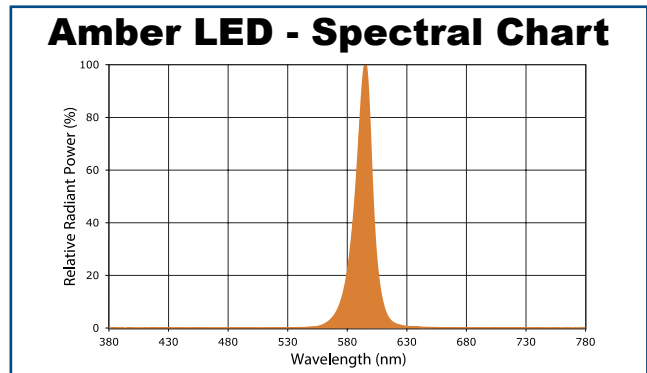

Photometric Performance

LED Board Watts	Drive Current (mA)	Input Watts	Optics	Amber LEDs				
				Lumens	LPW	B	U	G
AmberLED 37w	525	40	Type V	1,279	32	1	1	0

Projected Lumen Maintenance

Data shown for Amber LEDs			Compare to MH			
TM-21-11	Input Watts	Initial	25,000 Hrs	50,000 Hrs	100,000 Hrs	Calculated L70@ 25°C
L70 Lumen Maintenance @ 25°C / 77°F	40	1.00	0.96	0.93	0.86	213,000
TM-21-11	Input Watts	Initial	25,000 Hrs	50,000 Hrs	100,000 Hrs	Calculated L70@ 50°C
L70 Lumen Maintenance @ 50°C / 122°F	40	1.00	0.93	0.87	0.73	113,000
TM-21-11	Input Watts	Initial	25,000 Hrs	50,000 Hrs	100,000 Hrs	Calculated L80@ 40°C
L80 Lumen Maintenance @ 40°C / 104°F	40	1.00	0.95	0.89	0.78	91,000