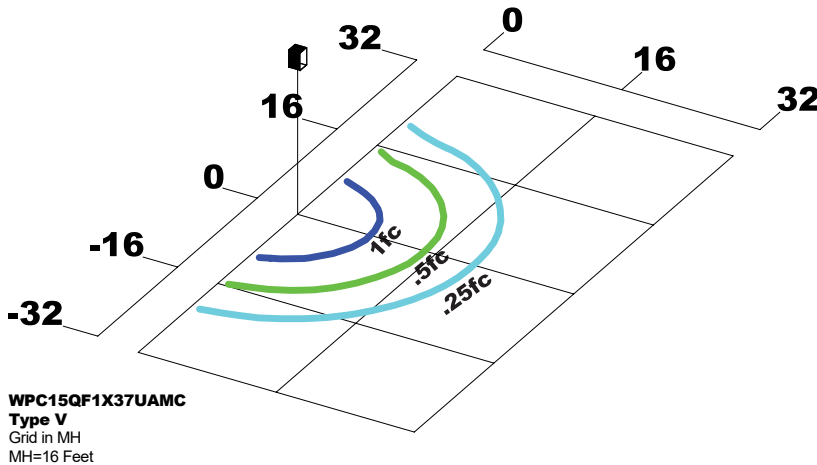

Photometric Performance

LED Board Watts	Drive Current (mA)	Input Watts	Optics	Amber LEDs				
				Lumens	LPW	B	U	G
AmberLED 37w	525	40	Type V	1,279	32	1	1	0

Projected Lumen Maintenance

Data shown for Amber LEDs			Compare to MH			
TM-21-11	Input Watts	Initial	25,000 Hrs	50,000 Hrs	100,000 Hrs	Calculated L70@ 25°C
L70 Lumen Maintenance @ 25°C / 77°F	40	1.00	0.96	0.93	0.86	213,000
TM-21-11	Input Watts	Initial	25,000 Hrs	50,000 Hrs	100,000 Hrs	Calculated L70@ 50°C
L70 Lumen Maintenance @ 50°C / 122°F	40	1.00	0.93	0.87	0.73	113,000
TM-21-11	Input Watts	Initial	25,000 Hrs	50,000 Hrs	100,000 Hrs	Calculated L80@ 40°C
L80 Lumen Maintenance @ 40°C / 104°F	40	1.00	0.95	0.89	0.78	91,000