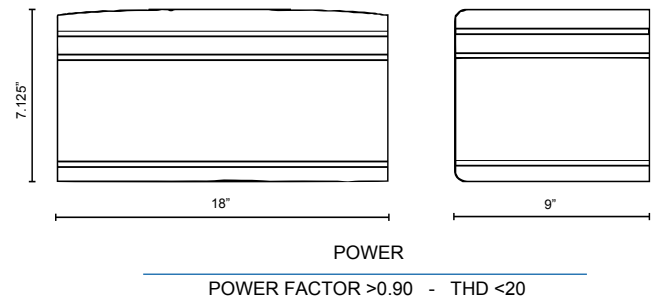

PRODUCT DIMENSIONS

PRODUCT APPLICATIONS

- Building Entrances Walkways
- Tunnels
- Loading Docks
- Stairwells
- Bridges
- Catwalks

ORDERING GUIDE

MODEL	WATTAGE	COLOR TEMPERATURE (CCT)	HOUSING COLOR	OPTIONS & ACCESSORIES
DCSHM				
DCSHM	12W 12 WATTS 24W 24 WATTS 36W 36 WATTS 48W 48 WATTS 60W 60 WATTS	27K 2700K - WARM WHITE 30K 3000K - WARM WHITE 35K 3500K - NEUTRAL WHITE 40K 4000K - NEUTRAL WHITE 50K 5000K - COOL WHITE 55K 5500K - DAYLIGHT	BZ BRONZE (STANDARD) WH WHITE BL BLACK SL SILVER CC CUSTOM COLOR	MS MOTION SENSOR MS-DS2 MOTION SENSOR WITH BILEVEL DIMMING D1 0-10V DIMMING D2 STEP DIMMING EM EMERGENCY BATTERY PACK V1* 480/347V INPUT (120-277V STANDARD) *NOT AVAILABLE WITH EM, PHOTOCELL OR MOTION SENSOR