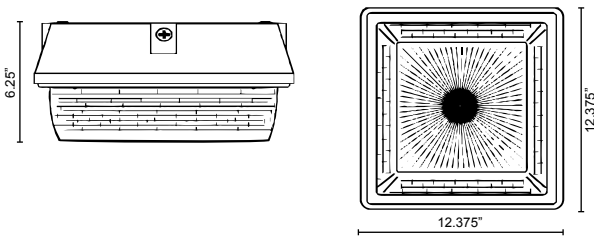

ACV304 LED CANOPY LUMINAIRE

COMPACT, HEAVY-DUTY HOUSING

The ACV304 is a 12" Square Canopy Luminaire with a Die Cast Aluminum Body and Prismatic Polycarbonate Diffuser with UV Inhibitors

WET LOCATION, IP-65 RATED

Engineered and Constructed for Exterior Environments

EASY TO INSTALL MOUNTING

The ACV304 can be Directly Mounted over an Existing 4" Outlet Box or Surface Wired through a 1/2" Conduit Entry

120-277V STANDARD

PRODUCT APPLICATIONS

- Building Canopy Parking
- Garages Tunnels
- Storage Facilities
- Gas Stations

PRODUCT DIMENSIONS

POWER
POWER FACTOR >90 - THD <20

PRODUCT SPECIFICATIONS

NOMINAL WATTAGE	TESTED WATTAGE	CCT	LUMENS	EFFICACY
12W	12.00	3000K	1,370	114.17
12W	12.00	4000K	1,439	119.92
12W	12.00	5000K	1,510	125.83
24W	23.68	3000K	2,740	115.71
24W	23.68	4000K	2,877	121.49
24W	23.68	5000K	3,021	127.58
36W	34.27	3000K	4,110	119.93
36W	34.27	4000K	4,315	125.91
36W	34.27	5000K	4,531	132.21
48W	46.70	3000K	5,480	117.34
48W	46.70	4000K	5,754	123.21
48W	46.70	5000K	6,042	129.38
60W	58.59	3000K	6,850	116.91
60W	58.59	4000K	7,193	122.77
60W	58.59	5000K	7,552	128.90
72W	67.11	3000K	8,220	122.49
72W	67.11	4000K	8,631	128.61
72W	67.11	5000K	9,063	135.05