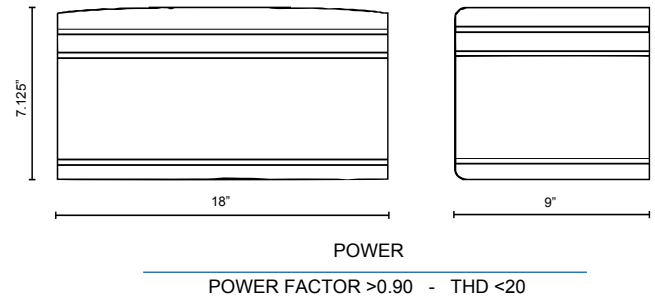

### EASY TO INSTALL MOUNTING

4" x 4" Gasketed Wall Plate allows the Installer to Quickly Mount and Wire the Fixture without Opening the Housing

### PRODUCT DIMENSIONS