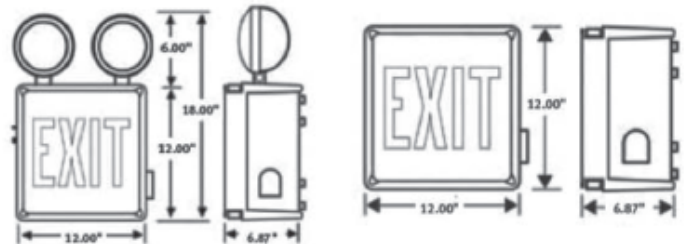

Job Name: _____

Type: _____

Part #: _____

Notes: _____

EXCWL4X

Nema 4X Rated Exit Sign & Combo Units

FEATURES

Grey fiberglass housing.
Fully gasketed with a hot-bonded silicone. Wall, ceiling or end mounting.
Corrosion resistant.
NEMA 4X construction with removable chevrons.

ELECTRICAL

120/277 volt input.
Solid state transfer.

LAMPS

High intensity LED panel.
9 watt PAR36 sealed beam standard (EX4XC).
Heads constructed of high impact thermoplastic in black finish.

BATTERY

Maintenance free sealed lead acid battery.

CODE COMPLIANCE

UL/ETL listed.
NFPA 101 Life Safety Code compliant, NEC and OSHA compliant.

WARRANTY

5 year warranty.

DIMENSIONS

ORDERING INFORMATION

SERIES	FACE #	LETTER COLOR	HOUSING COLOR	MOUNTING OPTIONS	OPTIONS
			W - White (standard)		
EXCWL4X	1 - Single Face 2 - Double Face	R - Red G -Green	W - White (standard)	W - Wall Mount (Standard) E - End Mount C - Ceiling Mount	SDT - Self Diagnostics TD - Time Delay (specify voltage) HTR - Internal Heater (specify voltage) NI - NiCad Battery H - Halogen Lamps