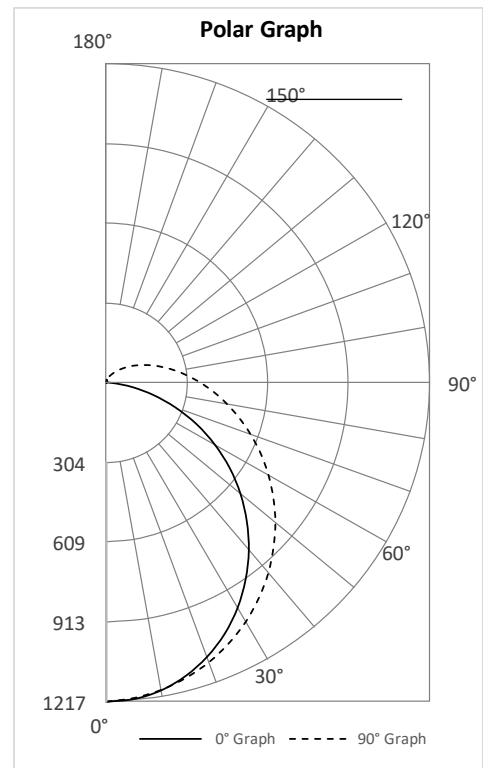

ESL-2FT-25L-5K

Luminaire Data

Description	STRIP LIGHT 2FT, 5K
Total Lumens	2,540
Input Wattage	20
Efficacy (lm/W)	129
Spacing Criterion (0-180°)	1.20
Spacing Criterion (90-270°)	1.32

ACCESSORIES (Order Separately)

Luminaire Data

Description	STRIP LIGHT 3FT, 5K
Total Lumens	3,333
Input Wattage	25
Efficacy (lm/W)	135
Spacing Criterion (0-180°)	1.22
Spacing Criterion (90-270°)	1.30

Zonal Lumen Summary

Zone	Lumens	%Fixt	Zone	Lumens	%Fixt
0-20°	329	9.9%	60-80°	677	20.3%
0-30°	699	21.0%	70-80°	295	8.8%
0-40°	1,147	34.4%	80-90°	207	6.2%
0-60°	2,068	62.0%	90-110°	237	7.1%
0-80°	2,745	82.3%	90-120°	299	9.0%
0-90°	2,952	88.6%	90-130°	337	10.1%
10-90°	2,867	86.0%	90-150°	372	11.2%
20-40°	818	24.6%	90-180°	381	11.4%
20-50°	1,291	38.7%	110-180°	144	4.3%
40-70°	1,303	39.1%	0-180°	3,333	100.0%

ESL-4FT-46L-5K

Luminaire Data

Description	STRIP LIGHT 4FT, 5K
Total Lumens	4,600
Input Wattage	35
Efficacy (lm/W)	133
Spacing Criterion (0-180°)	1.22
Spacing Criterion (90-270°)	1.30

Zonal Lumen Summary

Zone	Lumens	%Fixt	Zone	Lumens	%Fixt
0-20°	443	9.6%	60-80°	943	20.5%
0-30°	943	20.5%	70-80°	413	9.0%
0-40°	1,550	33.7%	80-90°	293	6.4%
0-60°	2,810	61.1%	90-110°	341	7.4%
0-80°	3,753	81.6%	90-120°	432	9.4%
0-90°	4,046	87.9%	90-130°	489	10.6%
10-90°	3,931	85.4%	90-150°	541	11.8%
20-40°	1,107	24.1%	90-180°	555	12.1%
20-50°	1,751	38.1%	110-180°	214	4.6%
40-70°	1,790	38.9%	0-180°	4,600	100.0%

ESL-8FT-80L-5K

Luminaire Data

Description	STRIP LIGHT 8FT, 5K
Total Lumens	8,765
Input Wattage	64
Efficacy (lm/W)	138
Spacing Criterion (0-180°)	1.22
Spacing Criterion (90-270°)	1.30

Zonal Lumen Summary

Zone	Lumens	%Fixt
0-20°	844	9.6%
0-30°	1,796	20.5%
0-40°	2,953	33.7%
0-60°	5,353	61.1%
0-80°	7,150	81.6%
0-90°	7,708	87.9%
10-90°	7,490	85.4%
20-40°	2,109	24.1%
20-50°	3,337	38.1%
40-70°	3,411	38.9%