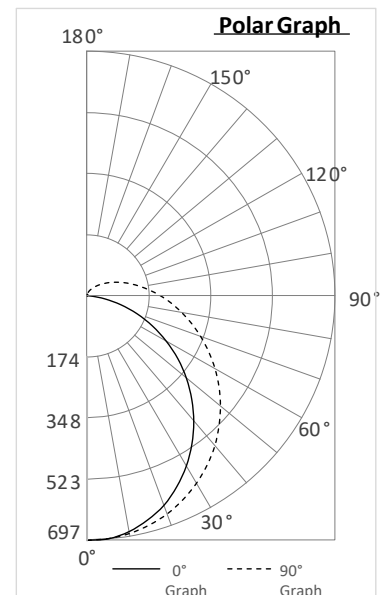

Zonal Lumen Summary

Zone	Lumens	%Fixt
0-20°	253	10.0%
0-30°	538	21.2%
0-40°	882	34.7%
0-60°	1,585	62.4%
0-80°	2,098	82.6%
0-90°	2,253	88.7%
10-90°	2,188	86.1%
20-40°	628	24.7%
20-50°	990	39.0%
40-70°	994	39.1%

Zone	Lumens	%Fixt
60-80°	513	20.2%
70-80°	222	8.8%
80-90°	156	6.1%
90-110°	178	7.0%
90-120°	224	8.8%
90-130°	253	9.9%
90-150°	279	11.0%
90-180°	286	11.3%
110-180°	109	4.3%
0-180°	2,540	100.0%