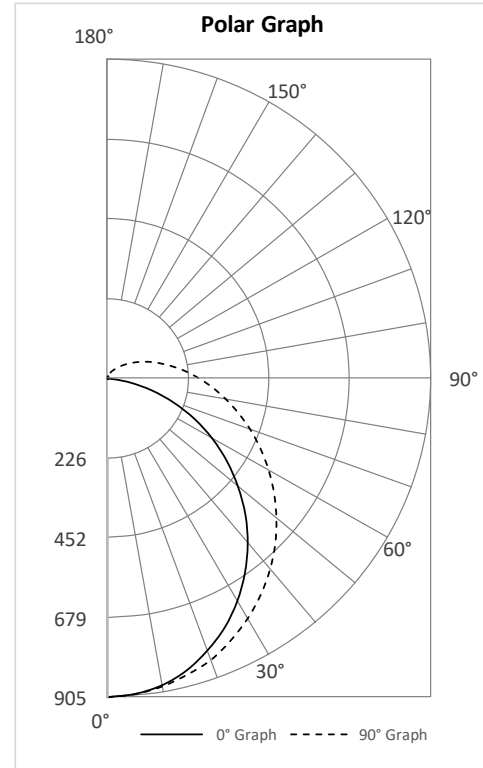

ESL-2FT-25L-5K

Luminaire Data

Description	STRIP LIGHT 2FT, 5K
Total Lumens	2,540
Input Wattage	20
Efficacy (lm/W)	129
Spacing Criterion (0-180°)	1.20
Spacing Criterion (90-270°)	1.32

ACCESSORIES (Order Separately)

Zone	Lumens	%Fixt
60-80°	513	20.2%
70-80°	222	8.8%
80-90°	156	6.1%
90-110°	178	7.0%
90-120°	224	8.8%
90-130°	253	9.9%
90-150°	279	11.0%
90-180°	286	11.3%
110-180°	109	4.3%
0-180°	2,540	100.0%

ESL-3FT-33L-5K

Luminaire Data

Description	STRIP LIGHT 3FT, 5K
Total Lumens	3,333
Input Wattage	25
Efficacy (lm/W)	135
Spacing Criterion (0-180°)	1.22
Spacing Criterion (90-270°)	1.30

Zonal Lumen Summary

Zone	Lumens	%Fixt	Zone	Lumens	%Fixt
0-20°	329	9.9%	60-80°	677	20.3%
0-30°	699	21.0%	70-80°	295	8.8%
0-40°	1,147	34.4%	80-90°	207	6.2%
0-60°	2,068	62.0%	90-110°	237	7.1%
0-80°	2,745	82.3%	90-120°	299	9.0%
0-90°	2,952	88.6%	90-130°	337	10.1%
10-90°	2,867	86.0%	90-150°	372	11.2%
20-40°	818	24.6%	90-180°	381	11.4%
20-50°	1,291	38.7%	110-180°	144	4.3%
40-70°	1,303	39.1%	0-180°	3,333	100.0%

ESL-4FT-46L-5K

Luminaire Data

Description	STRIP LIGHT 4FT, 5K
Total Lumens	4,600
Input Wattage	35
Efficacy (lm/W)	133
Spacing Criterion (0-180°)	1.22
Spacing Criterion (90-270°)	1.30

Zonal Lumen Summary

Zone	Lumens	%Fixt	Zone	Lumens	%Fixt
0-20°	443	9.6%	60-80°	943	20.5%
0-30°	943	20.5%	70-80°	413	9.0%
0-40°	1,550	33.7%	80-90°	293	6.4%
0-60°	2,810	61.1%	90-110°	341	7.4%
0-80°	3,753	81.6%	90-120°	432	9.4%
0-90°	4,046	87.9%	90-130°	489	10.6%
10-90°	3,931	85.4%	90-150°	541	11.8%
20-40°	1,107	24.1%	90-180°	555	12.1%
20-50°	1,751	38.1%	110-180°	214	4.6%
40-70°	1,790	38.9%	0-180°	4,600	100.0%