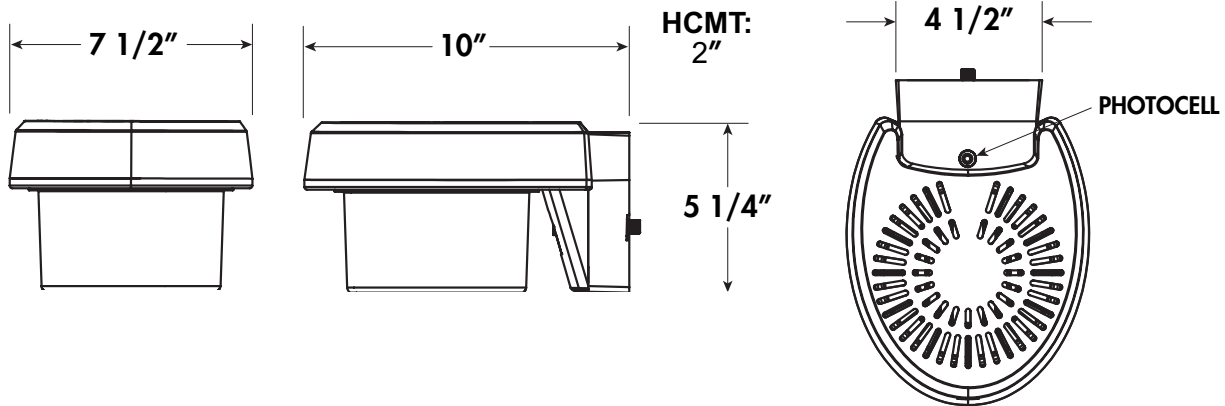

**EFS175**  
**AREA SECURITY LIGHT**

**FEATURES:**

- Wall Mount
- Photocell Included
- ETL Listed for Wet Location Available in Dedicated LED
- Fade & Rust Resistant Composite Constructions

**DIMENSIONS:**