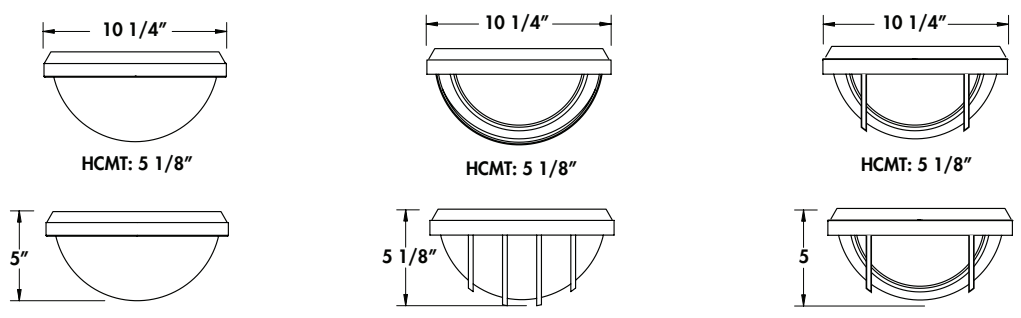

**EFE351**

**EFE352**

**EFE353**

**Dimensions**

**Ordering Information**

Product Number: EBLRG Series	M:	LS:	B:	D:	O:
Model	Light Source	Body	Diffuser	Options	
EFE351 EFE352 EFE353	INCANDESCENT, MEDIUM BASE, 120V I75-1 X 75W	W- White B- Blac	POLYCARBONATE F-Frosted	LED LAMP, 3 YEAR WARRANTY DIMMABLE, ENERGY STAR LWE-A19/E26, 2700K LCE-A19/E26, 4000K	
	GU24 BASE, 120V G13-1 X 13W G18-1 X 18W G23-1 X 23W G26-1 X 26W or 27W	W-White B- Blac	POLYCARBONATE F-Frosted	L-CFL, 2700K	