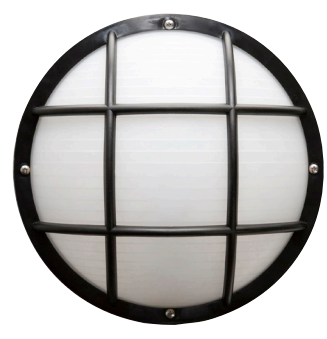

**EBLRG Series**  
 Non-Metallic Outdoor Lighting

**Features**

- Available in LED, Incandescent & GU24
- Molded of Durable Non-Corrosive UV Resistant Resins
- Wall or Ceiling Mount
- UL Listed for Wet Locations
- Standard Pack QTY: 12

**EFE351**

**EFE352**

**EFE353**

**Dimensions**

**Ordering Information**

Product Number: EBLRG Series	M:	LS:	B:	D:	O:
Model	Light Source	Body	Diffuser	Options	
EFE351 EFE352 EFE353	INCANDESCENT, MEDIUM BASE, 120V I75-1 X 75W	W- White B- Blac	POLYCARBONATE F-Frosted	LED LAMP, 3 YEAR WARRANTY DIMMABLE, ENERGY STAR LWE-A19/E26, 2700K LCE-A19/E26, 4000K	
	GU24 BASE, 120V G13-1 X 13W G18-1 X 18W G23-1 X 23W G26-1 X 26W or 27W	W-White B- Blac	POLYCARBONATE F-Frosted	L-CFL, 2700K	