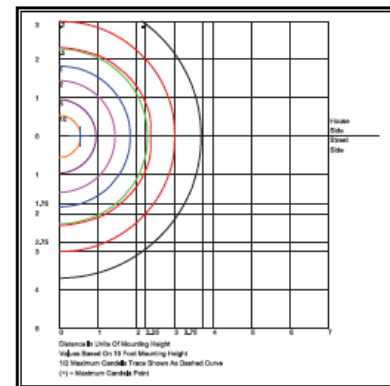

WATTAGE

Array 53.7W, system 62.3W.

DRIVER

Electronic driver, 120-277V, 50/60Hz dimmable driver.

LISTING AND RATINGS

CSA: Listed for wet locations (damp locations when used with VNQM).

OPTIONS

2.5KV surge protection.
 Custom colors available upon request.

DIMENSIONS

PHOTOMETRICS

ORDERING INFORMATION

S:	O:	W:	B:	CCT:	L:	F:	O:
SERIES	OPTICS	WATTAGE	BALLAST	CCT	LENS	FINISH	OPTIONS
VNGL40	F - Medium beam spread	54 - 54W	U - 120-277V	5K - 5000K	S - Standard clear polycarbonate lens	Z - Bronze W - White	SF - Single fuse DF - Double fuse SP - Surge protection