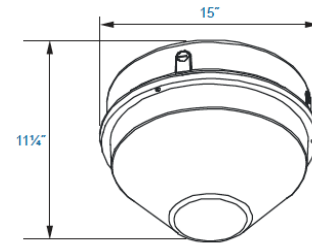

LENS

Standard clear polycarbonate prismatic lens.

MOUNTING

Built-in template for mounting to an electrical box, or use 1/2" surface conduit, downrod, or quickmount bracket.

LED

Array lumens: 7805. Delivered lumens: 6338. CRI: 80+
 CCT: 5000K.
 Rated life: 50,000 hours. 5 year warranty.
 Aluminum boards.

DIMENSIONS

PHOTOMETRICS

ORDERING INFORMATION

S:	O:	W:	B:	CCT:	L:	F:	O:
SERIES	OPTICS	WATTAGE	BALLAST	CCT	LENS	FINISH	OPTIONS
VNGL40	F - Medium beam spread	54 - 54W	U - 120-277V	5K - 5000K	S - Standard clear polycarbonate lens	Z - Bronze W - White	SF - Single fuse DF - Double fuse SP - Surge protection